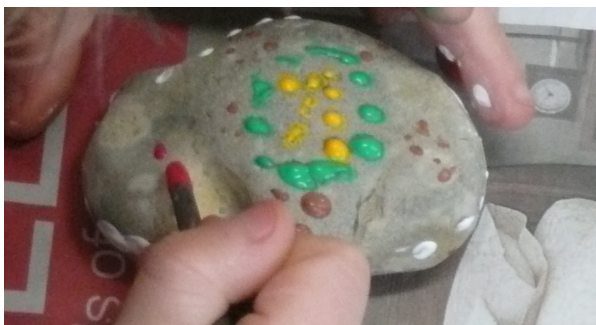

Holt Community Primary School Newsletter Spring 7 7th March 2013

Last week Year 1 made a fabulous display of Australian animals whilst Year 2 have been painting stones with designs inspired by aboriginal art.

All the school enjoyed competing against children from around the world during World Maths day. The results will be reported next week but there is still time to continue playing as the website usually remains open for a few more days.

A reminder that the children are invited to wear red clothes to school on Friday 15th March and bake cakes to sell in the playground after school for Red Nose Day.

Congratulations to Year 2 for winning Clyde the attendance owl this week